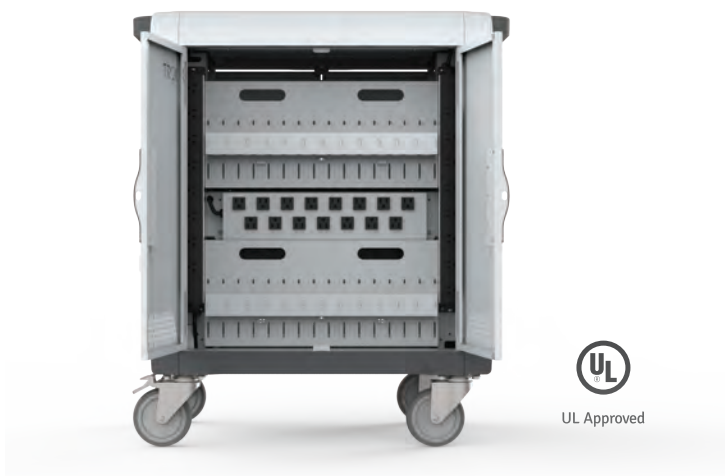

The Trox SC30 Smart Charging Cart is designed to store and charge your devices in one compact package!

It's secure and easy to use – plug it in and charge up to 30 devices simultaneously.

FEATURES:

- Fits most devices up to 14"*
- Compact and mobile
- Cord winder and cable clips for easy power management
- Front and rear doors for easy access

SC30 Smart Charging Cart

Specifications

CART DIMENSIONS:

Width	Depth	Height
32.3"	20.9"	36.5"

COMPARTMENT SIZE:

Width	Depth	Height
13.7"	1.0"	11.0"

Device Capacity:	30
Power Rating:	Input: AC 100-125V, 50/60Hz, 12A Output: AC 100-125V, 50/60Hz, 12A
Smart Charging:	Yes
Cable Management:	Yes
External Outlets:	4
Cart Weight:	132 lbs
Warranty (Physical):	Lifetime
Warranty (Electrical):	5 year
Casters:	2 sliding, 2 locking
Caster Size:	5" (127mm)
Color	Grey